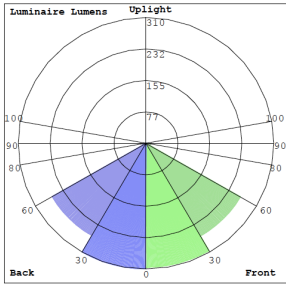

Photometrics: CRLC6-40W-MCTP-S-D

BUG Rating: B1-U1-G0