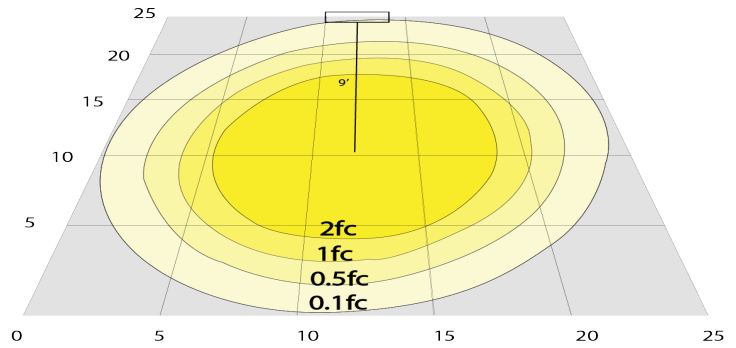

Phone: (877) 805-2252 | Fax: (877) 805-2252
www.westgatemfg.com

Photometrics: CRLC6-40W-MCTP-S-D

BUG Rating: B1-U1-G0

40W 5000K, Area 25" x 25" Mounting Height: 9'

Other Views:

Hazel

CRLC-EGN-40W-MCTP-D

CRLC-TRM-6S