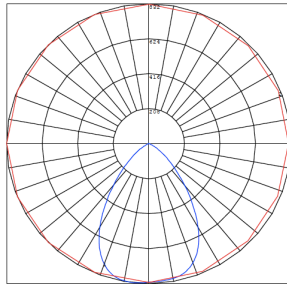

Phone: (877) 805-2252 | Fax: (877) 805-2252
www.westgatemfg.com

Photometrics: CRLC6-40W-MCTP-S-D

BUG Rating: B1-U1-G0

40W 5000K, Area 25" x 25" Mounting Height: 9'

Other Views:

Hazel

CRLC-EGN-40W-MCTP-D

CRLC-TRM-6S