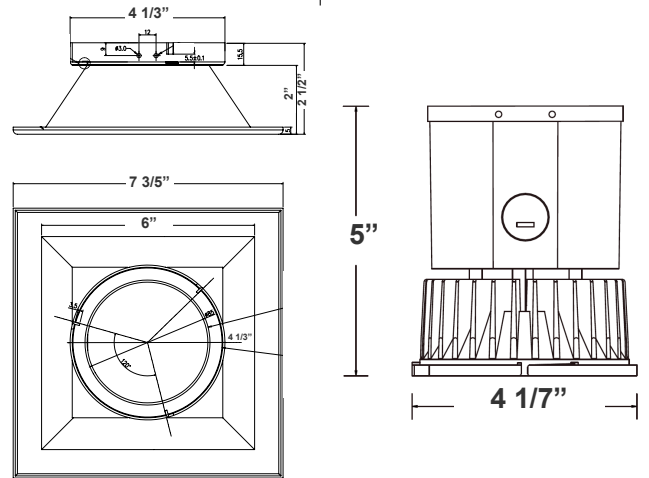

Customer Name: _____

Project Name: _____

Note: _____ Type: _____

7 1/2"(H) X 4 1/7" (W) X 7 3/5"(D)

Features

- 6" Haze & White Finish TRIM
- MCTP: The Switch Is On The Light Engine
- Mounting Options: Recessed
- 5-Year Warranty
- Lifespan: 50,000 hrs.

Technical Specifications

Electrical:

- Voltage: 120-277V AC 50/60Hz
- Wattage: 27W/34W/40W
- Power Factor: >0.90
- Efficacy: 80 LPW

Mechanical:

- 6" Haze & White Finish TRIM
- Mounting Options: Recessed
- Temperature Rating: Designed to Operate In Temperatures 113°F
- Housing Not Required. Two Spring Clips To Hold The Fixture In Place
- No IC-Rated
- Suitable for Damp Locations
- 5-Year Warranty